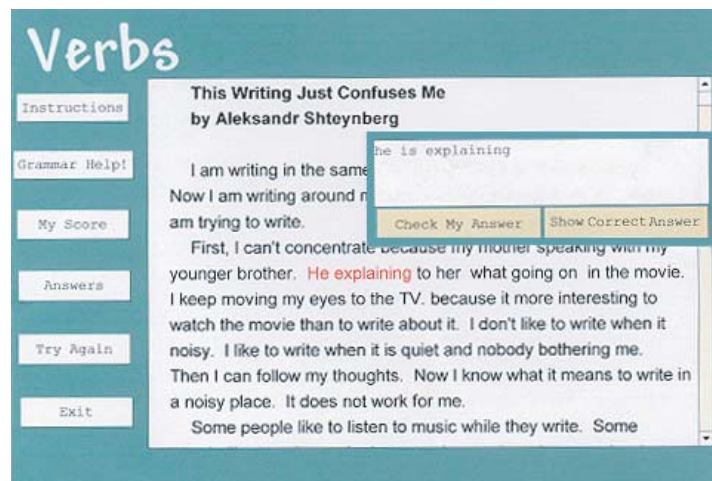

- for community college, 4-year college, intensive English programs, and high school classes
- improves editing, grammar and writing skills
- uses authentic student texts that typify ESL students' problems designed, developed and programmed by an ESL teacher
- used extensively by ESL students for 4 years during its development
- easy and fun to use, with easy-to-follow instructions